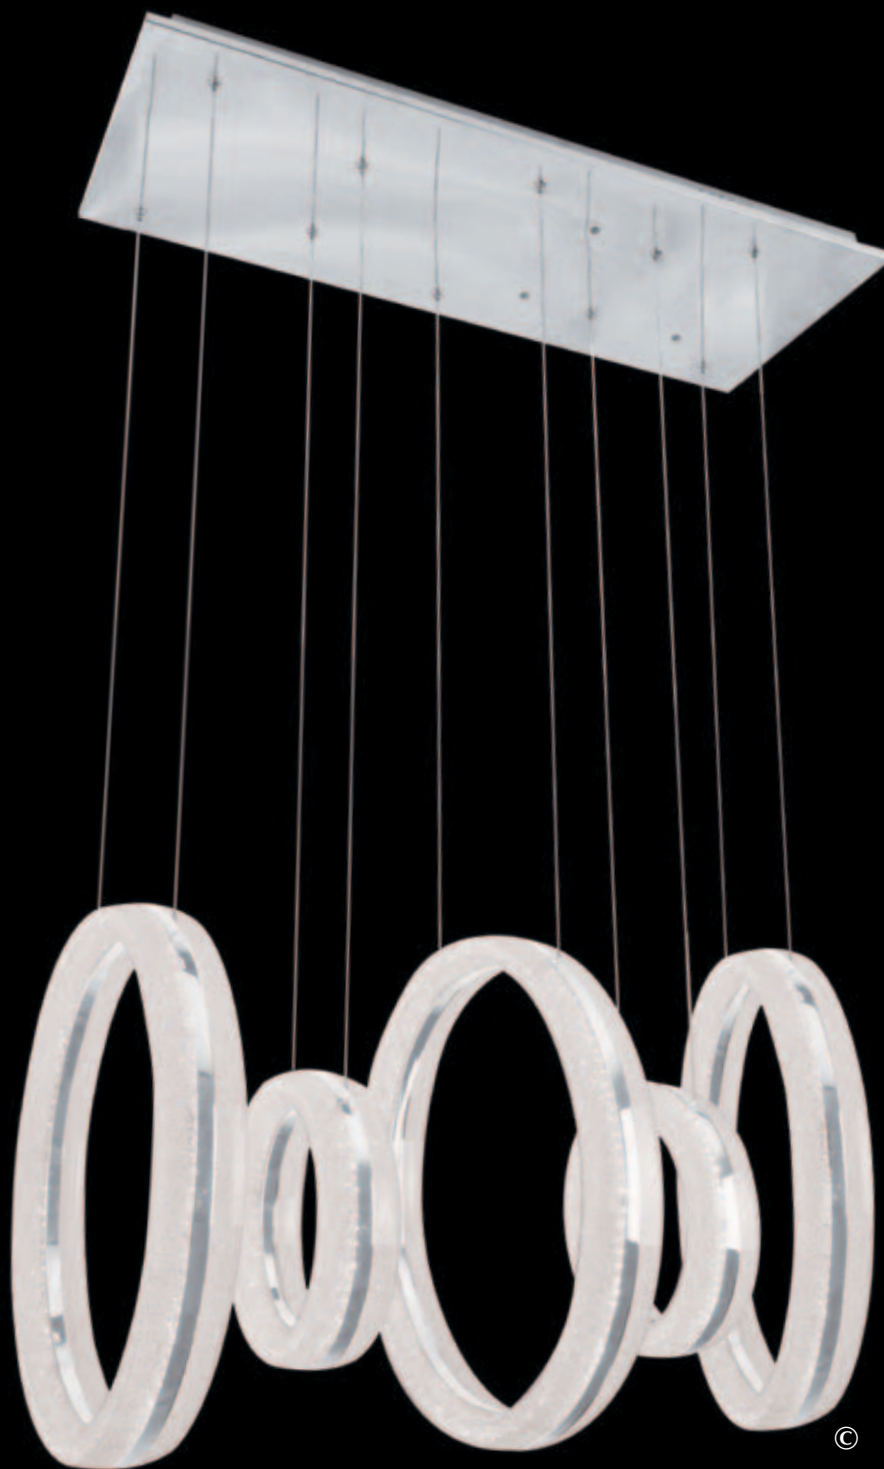

The "Crystal Ice" Collection

The Crystal Ice Collection sparkles with thousands of facets to create a beautiful light source! This line expansion adds new key designs to our superb collection.

96728S22

Crystal: Sand/IMPERIAL™ (-22) (pictured),
LED x 144w, TL 12403, DL 10880, 3000k, Dimmable
↔32"(81cm) x ↔18"(46cm) x
54"(137cm), ↓ adj. to 60"(153cm)
Finish: Crystal Sand/Silver (S).

© COPYRIGHT ALL WORLDWIDE
RIGHTS RESERVED BY

James R. Moder®

← **96726S22**

Crystal: Sand/IMPERIAL™ (-22) (pictured),
 LED x 108w, TL 8809, DL 7660, 3000k, Dimmable
 ↔ 26"(66cm) x ↑ 60"(153cm)
 ↓ adj. to 72"(183cm)
 Finish: Crystal Sand/Silver (S).

©
96722S22

96722S22

Crystal: Sand/IMPERIAL™ (-22) (pictured),
 LED x 54w, TL 4463, DL 3783, 3000k, Dimmable
 ↔ 18"(46cm) x ↓ 36"(91cm), ↓ adj. to 60"(153cm)
 Finish: Crystal Sand/Silver (S).

LED Legend

TL = Total Lumens

DL = Delivered Lumens

96571S22 (Enlarged)
see opposite page

96580S22

Crystal: Sand/IMPERIAL™ (-22) (pictured),
LED x 270w, TL 27000, DL, 20500, 3000k, Dimmable
↔34"(87cm) x †50"(127cm), †adj. to 68"(173cm)
Finish: Crystal Sand/Silver (S).